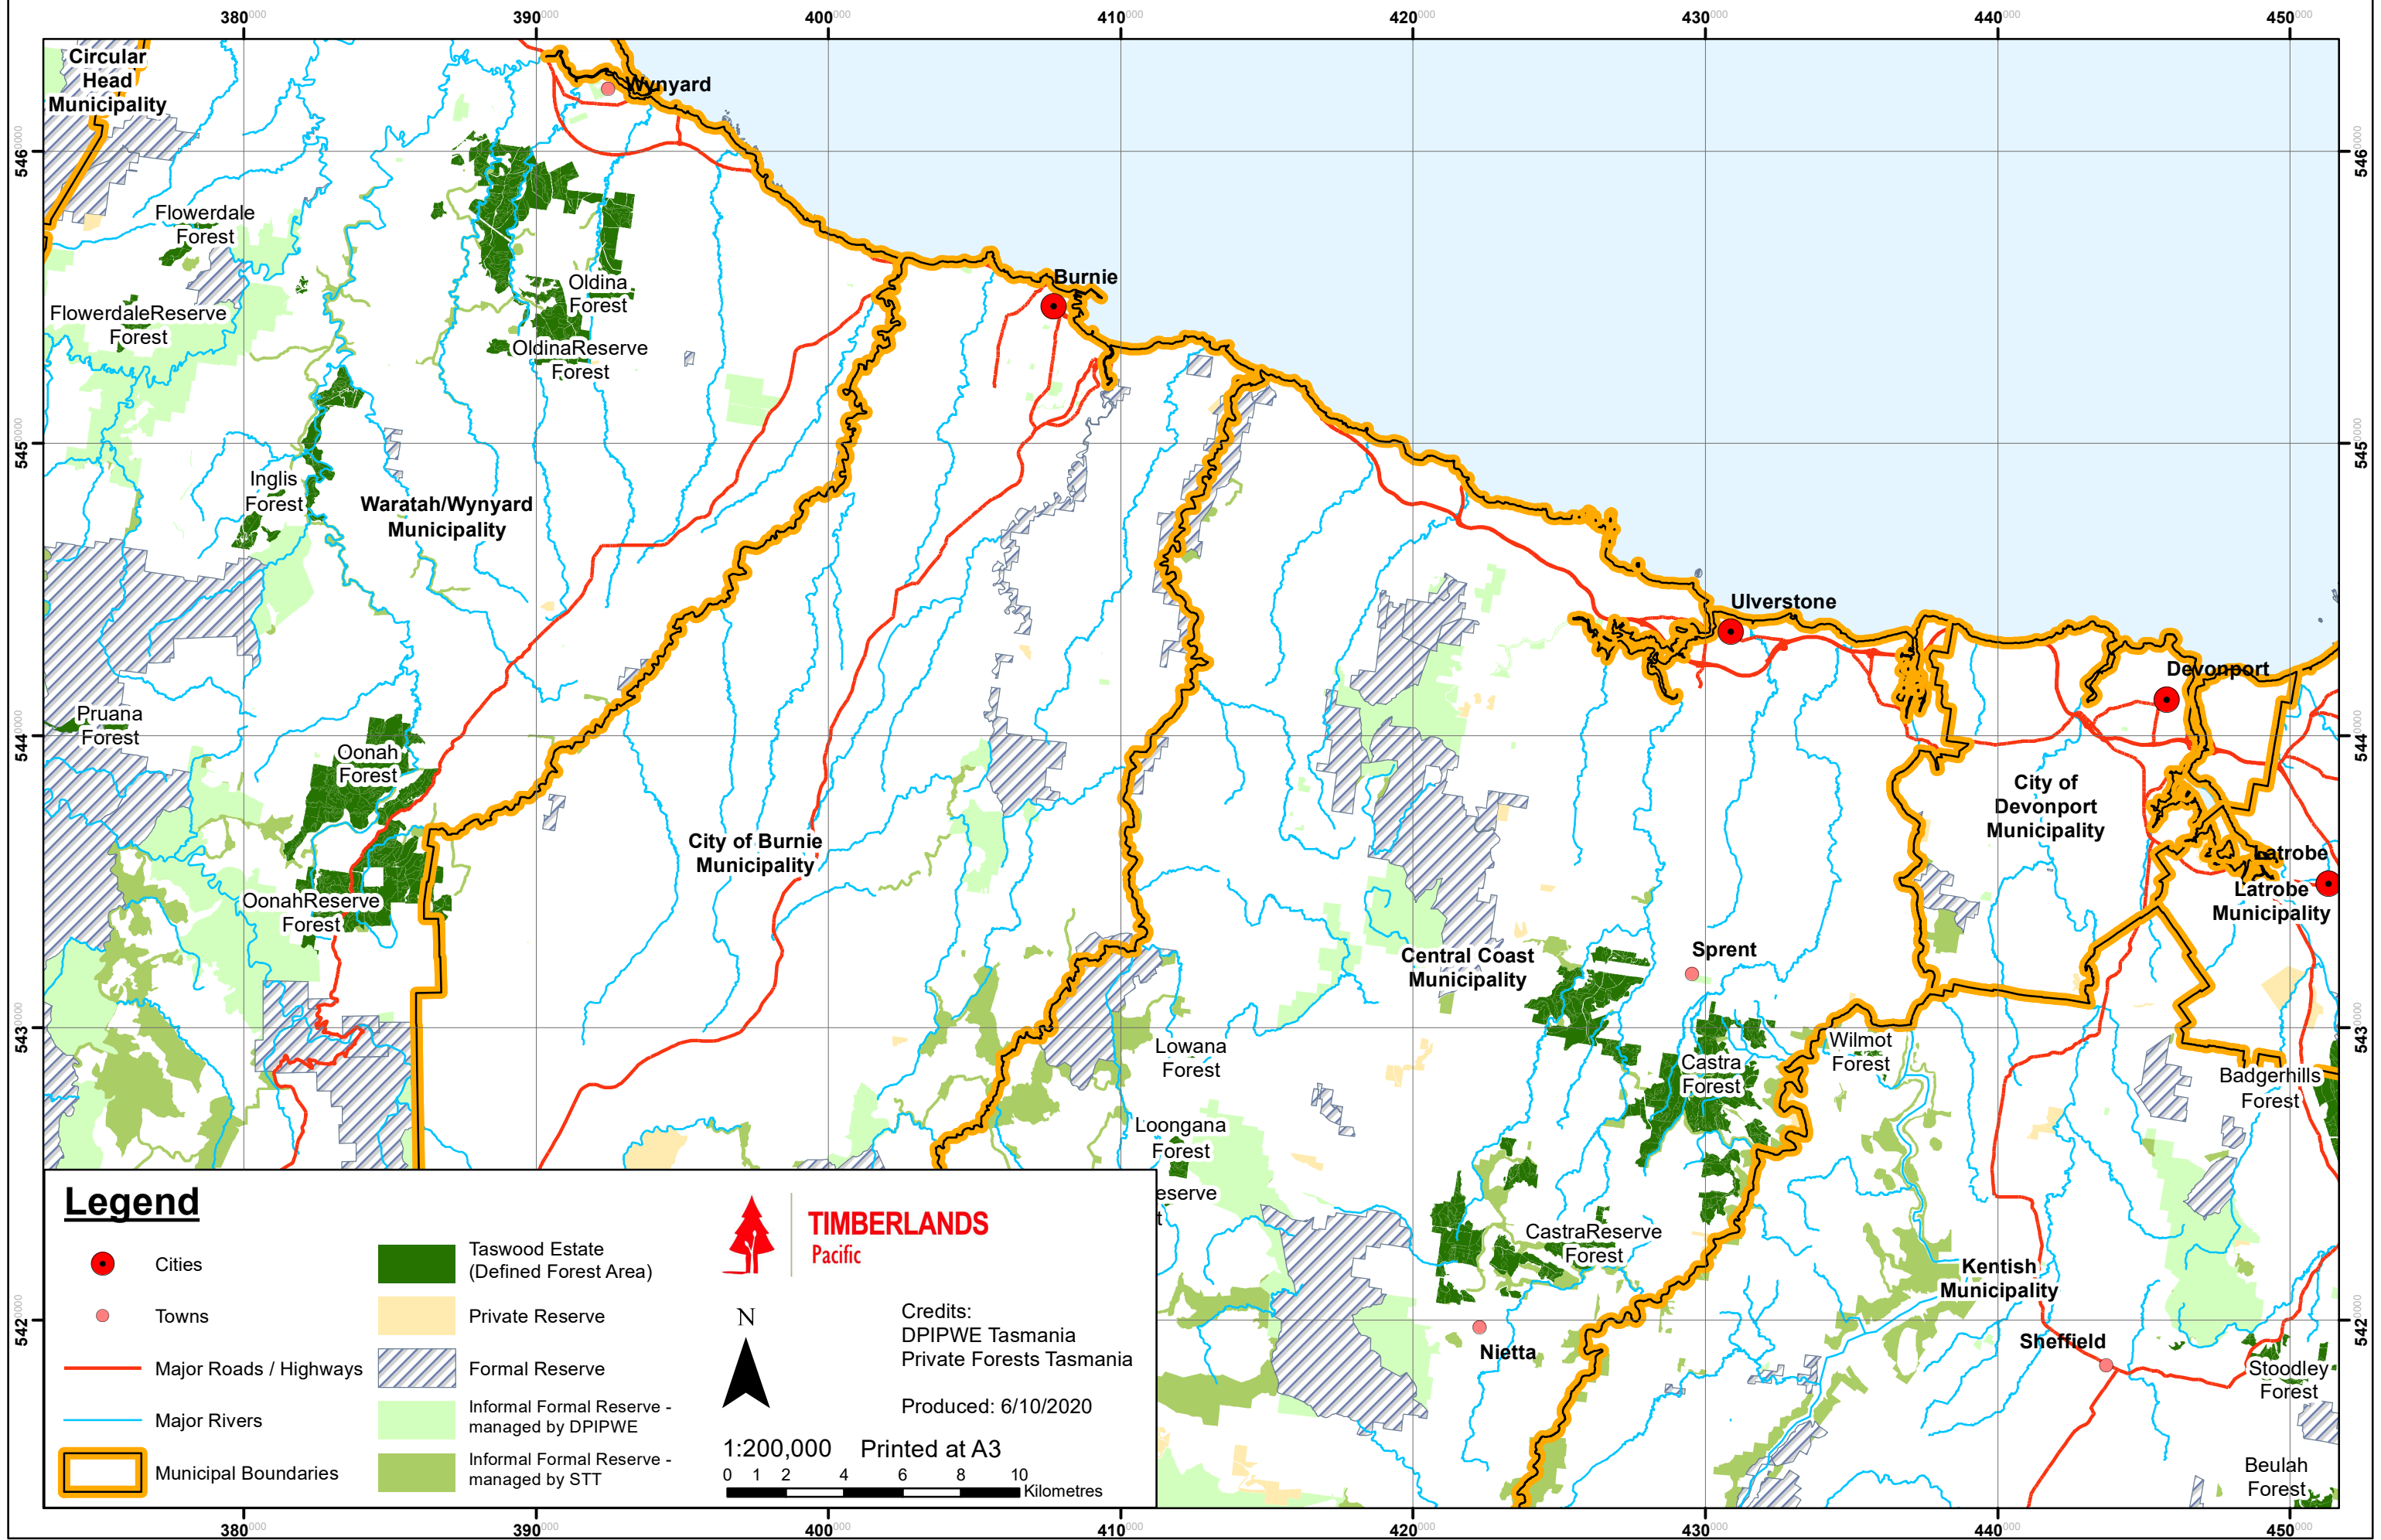

TASWOOD ESTATE - NORTH WEST

Legend

- Cities
- Towns
- Major Roads / Highways
- Major Rivers
- Municipal Boundaries
- Taswood Estate (Defined Forest Area)
- Private Reserve
- Formal Reserve
- Informal Formal Reserve - managed by DPIWE
- Informal Formal Reserve - managed by STT

TIMBERLANDS
Pacific

1:200,000 Printed at A3
0 1 2 4 6 8 10 Kilometres

Credits:
DPIPWE Tasmania
Private Forests Tasmania
Produced: 6/10/2020