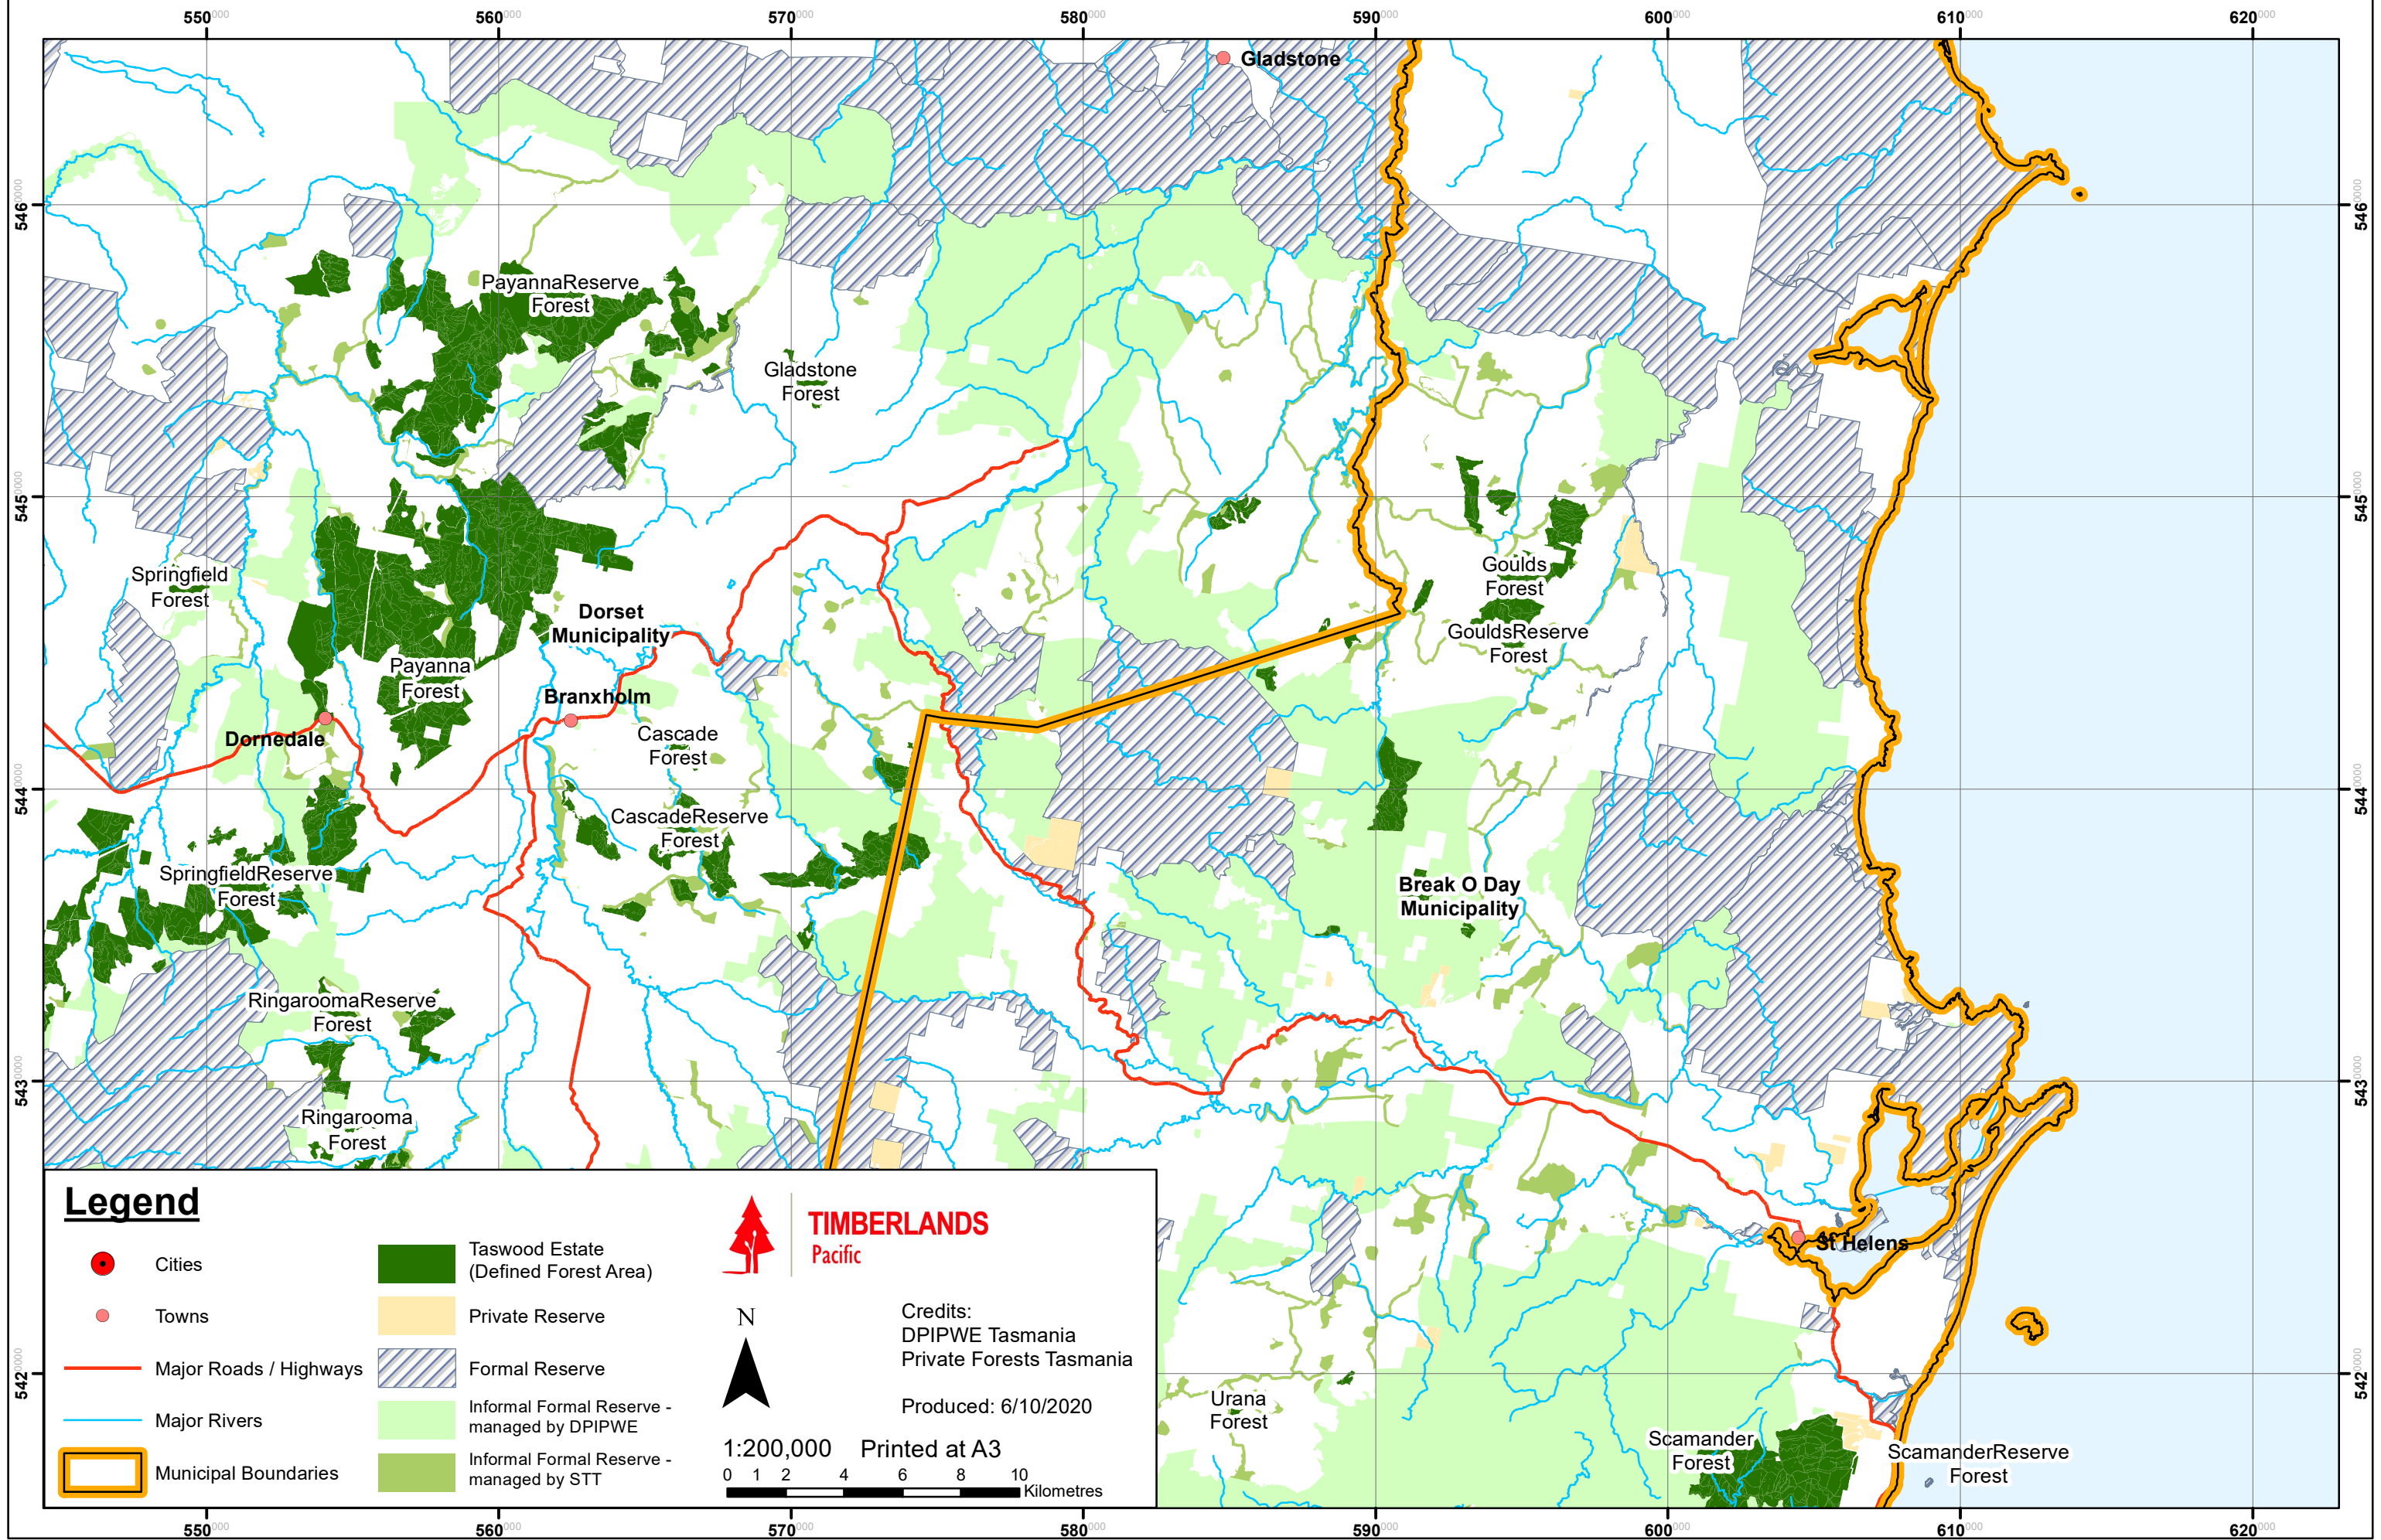

TASWOOD ESTATE - NORTH EAST

Legend

- Cities
- Towns
- Major Roads / Highways
- Major Rivers
- Municipal Boundaries
- Taswood Estate (Defined Forest Area)
- Private Reserve
- Formal Reserve
- Informal Formal Reserve - managed by DPIWE
- Informal Formal Reserve - managed by STT

TIMBERLANDS
Pacific

1:200,000 Printed at A3
0 1 2 4 6 8 10 Kilometres

Credits:
DPIPWE Tasmania
Private Forests Tasmania

Produced: 6/10/2020

Urana Forest

Scamander Forest

Scamander Reserve Forest