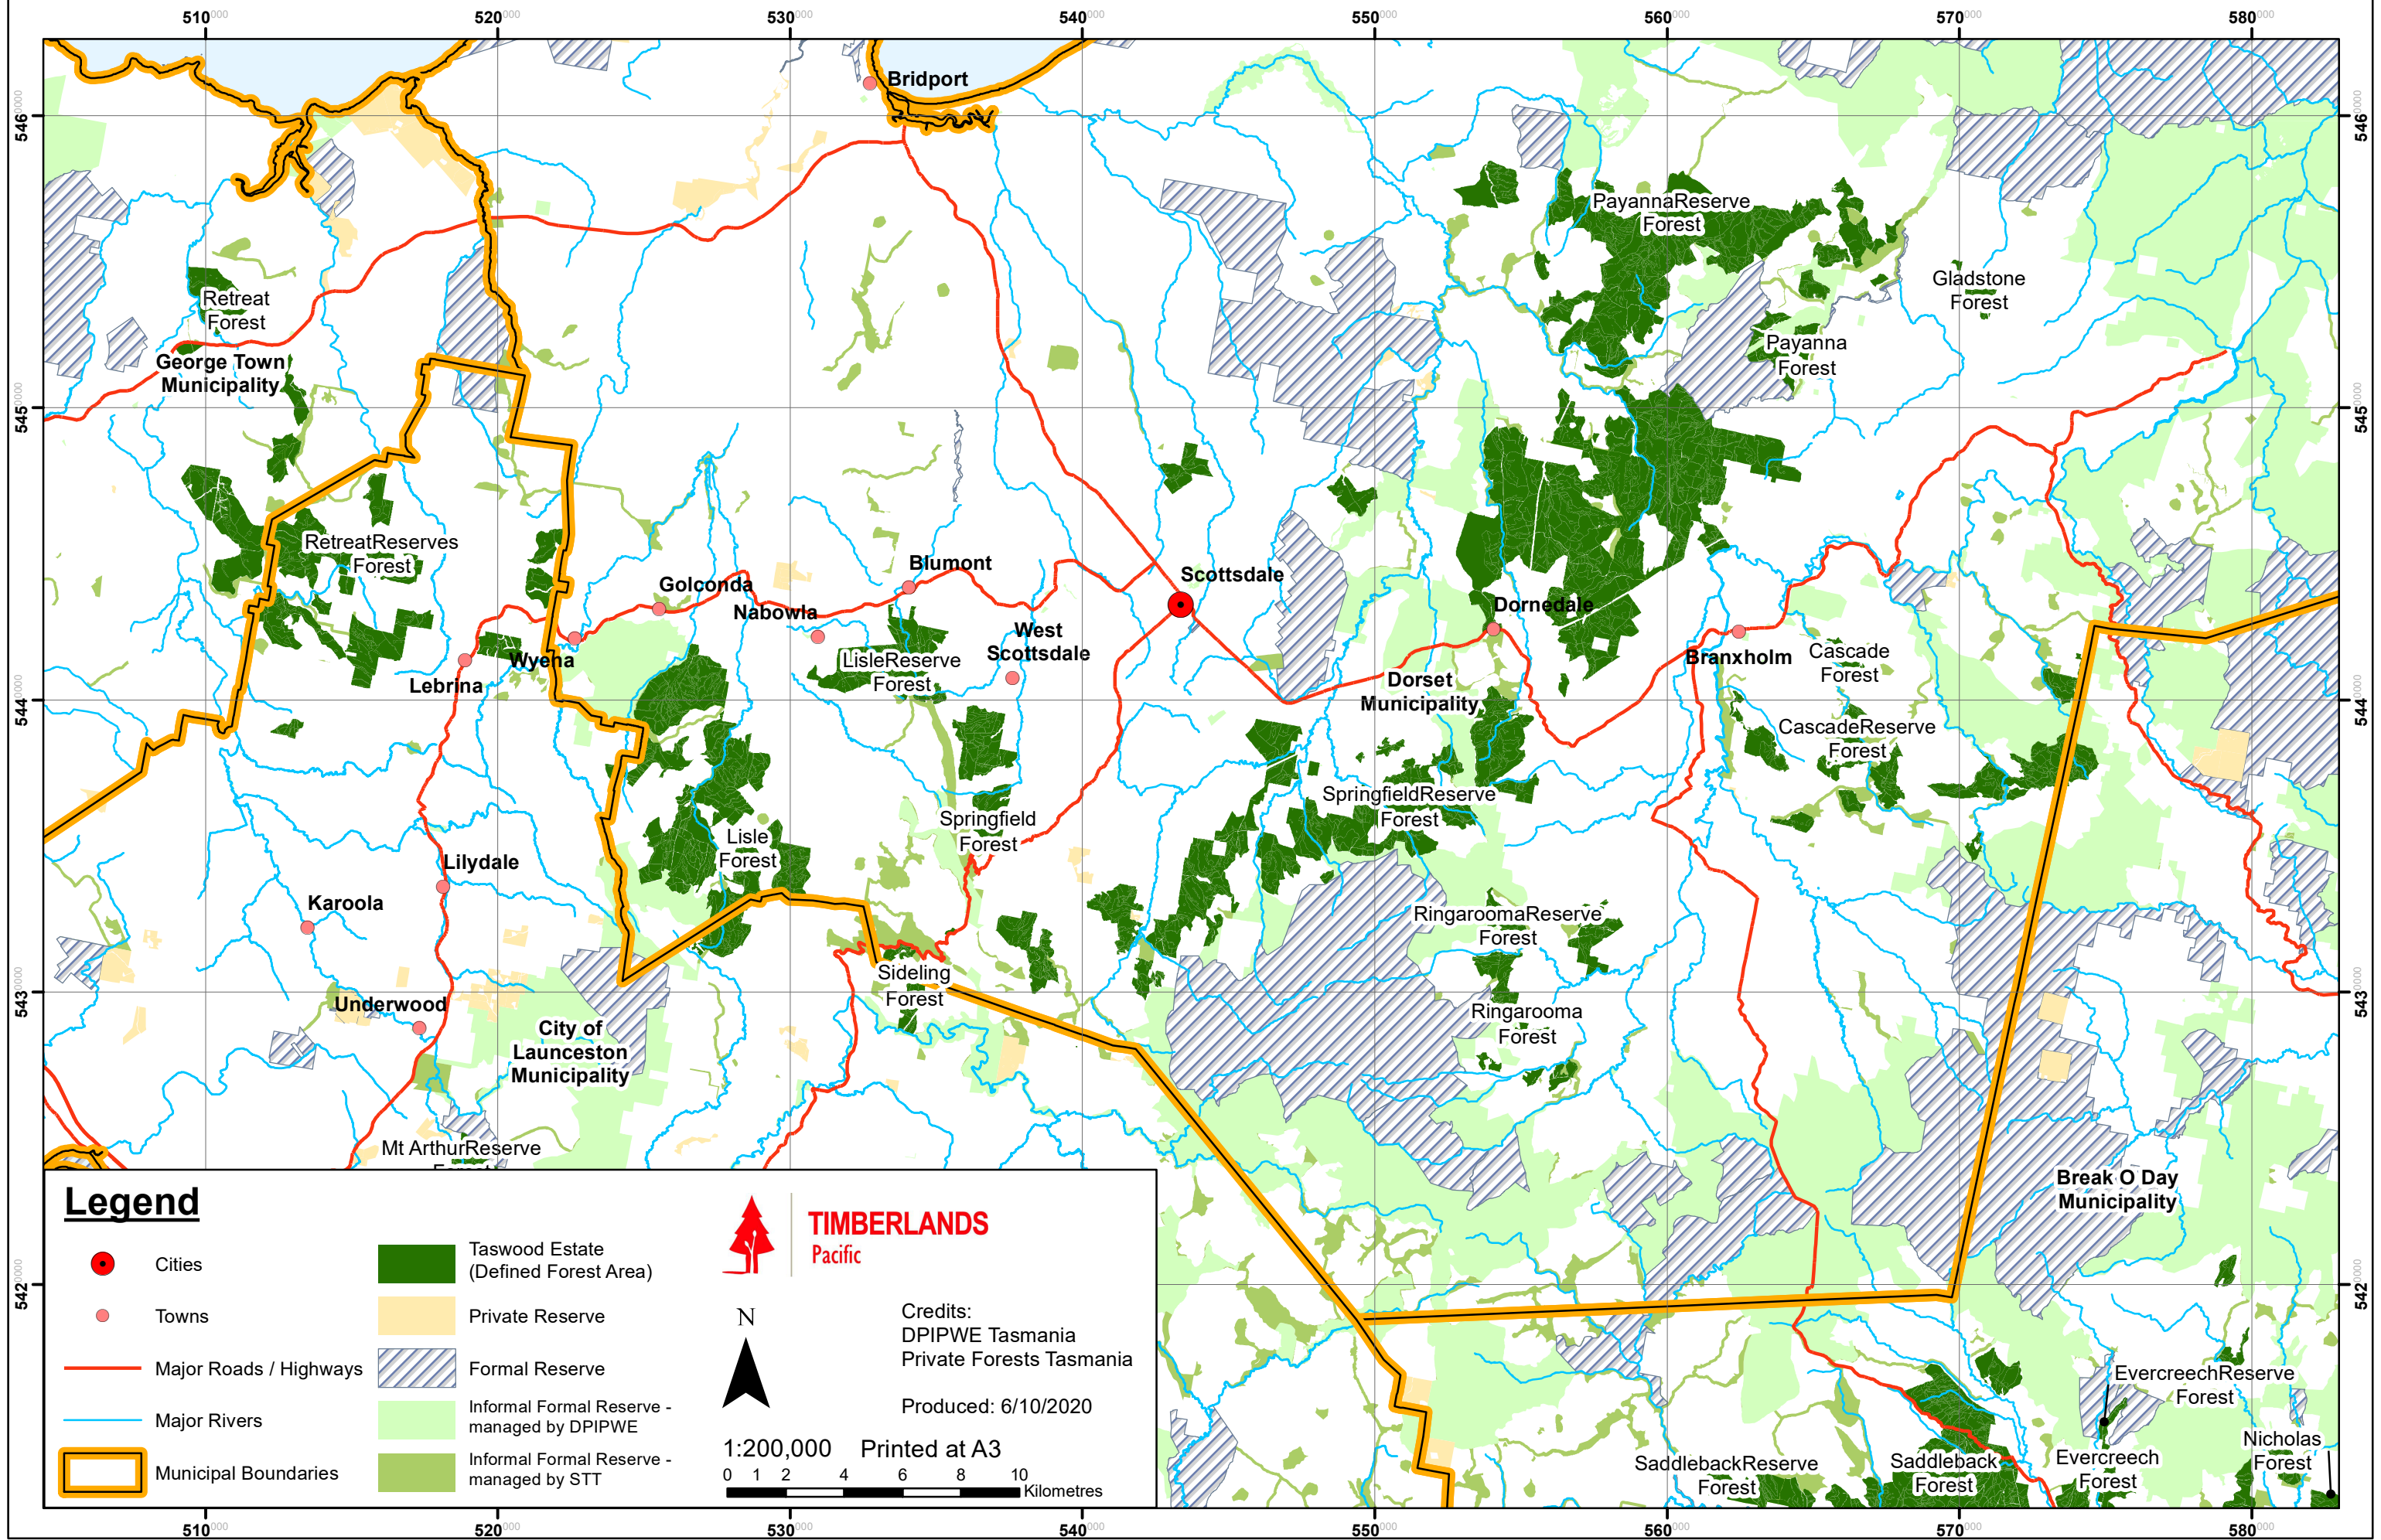

TASWOOD ESTATE - CENTRAL NORTH EAST

Legend

- Cities
- Towns
- Major Roads / Highways
- Major Rivers
- Municipal Boundaries
- Taswood Estate (Defined Forest Area)
- Private Reserve
- Formal Reserve
- Informal Formal Reserve - managed by DPIWE
- Informal Formal Reserve - managed by STT

TIMBERLANDS
Pacific

1:200,000 Printed at A3
0 1 2 4 6 8 10 Kilometres

Credits:
DPIWE Tasmania
Private Forests Tasmania

Produced: 6/10/2020