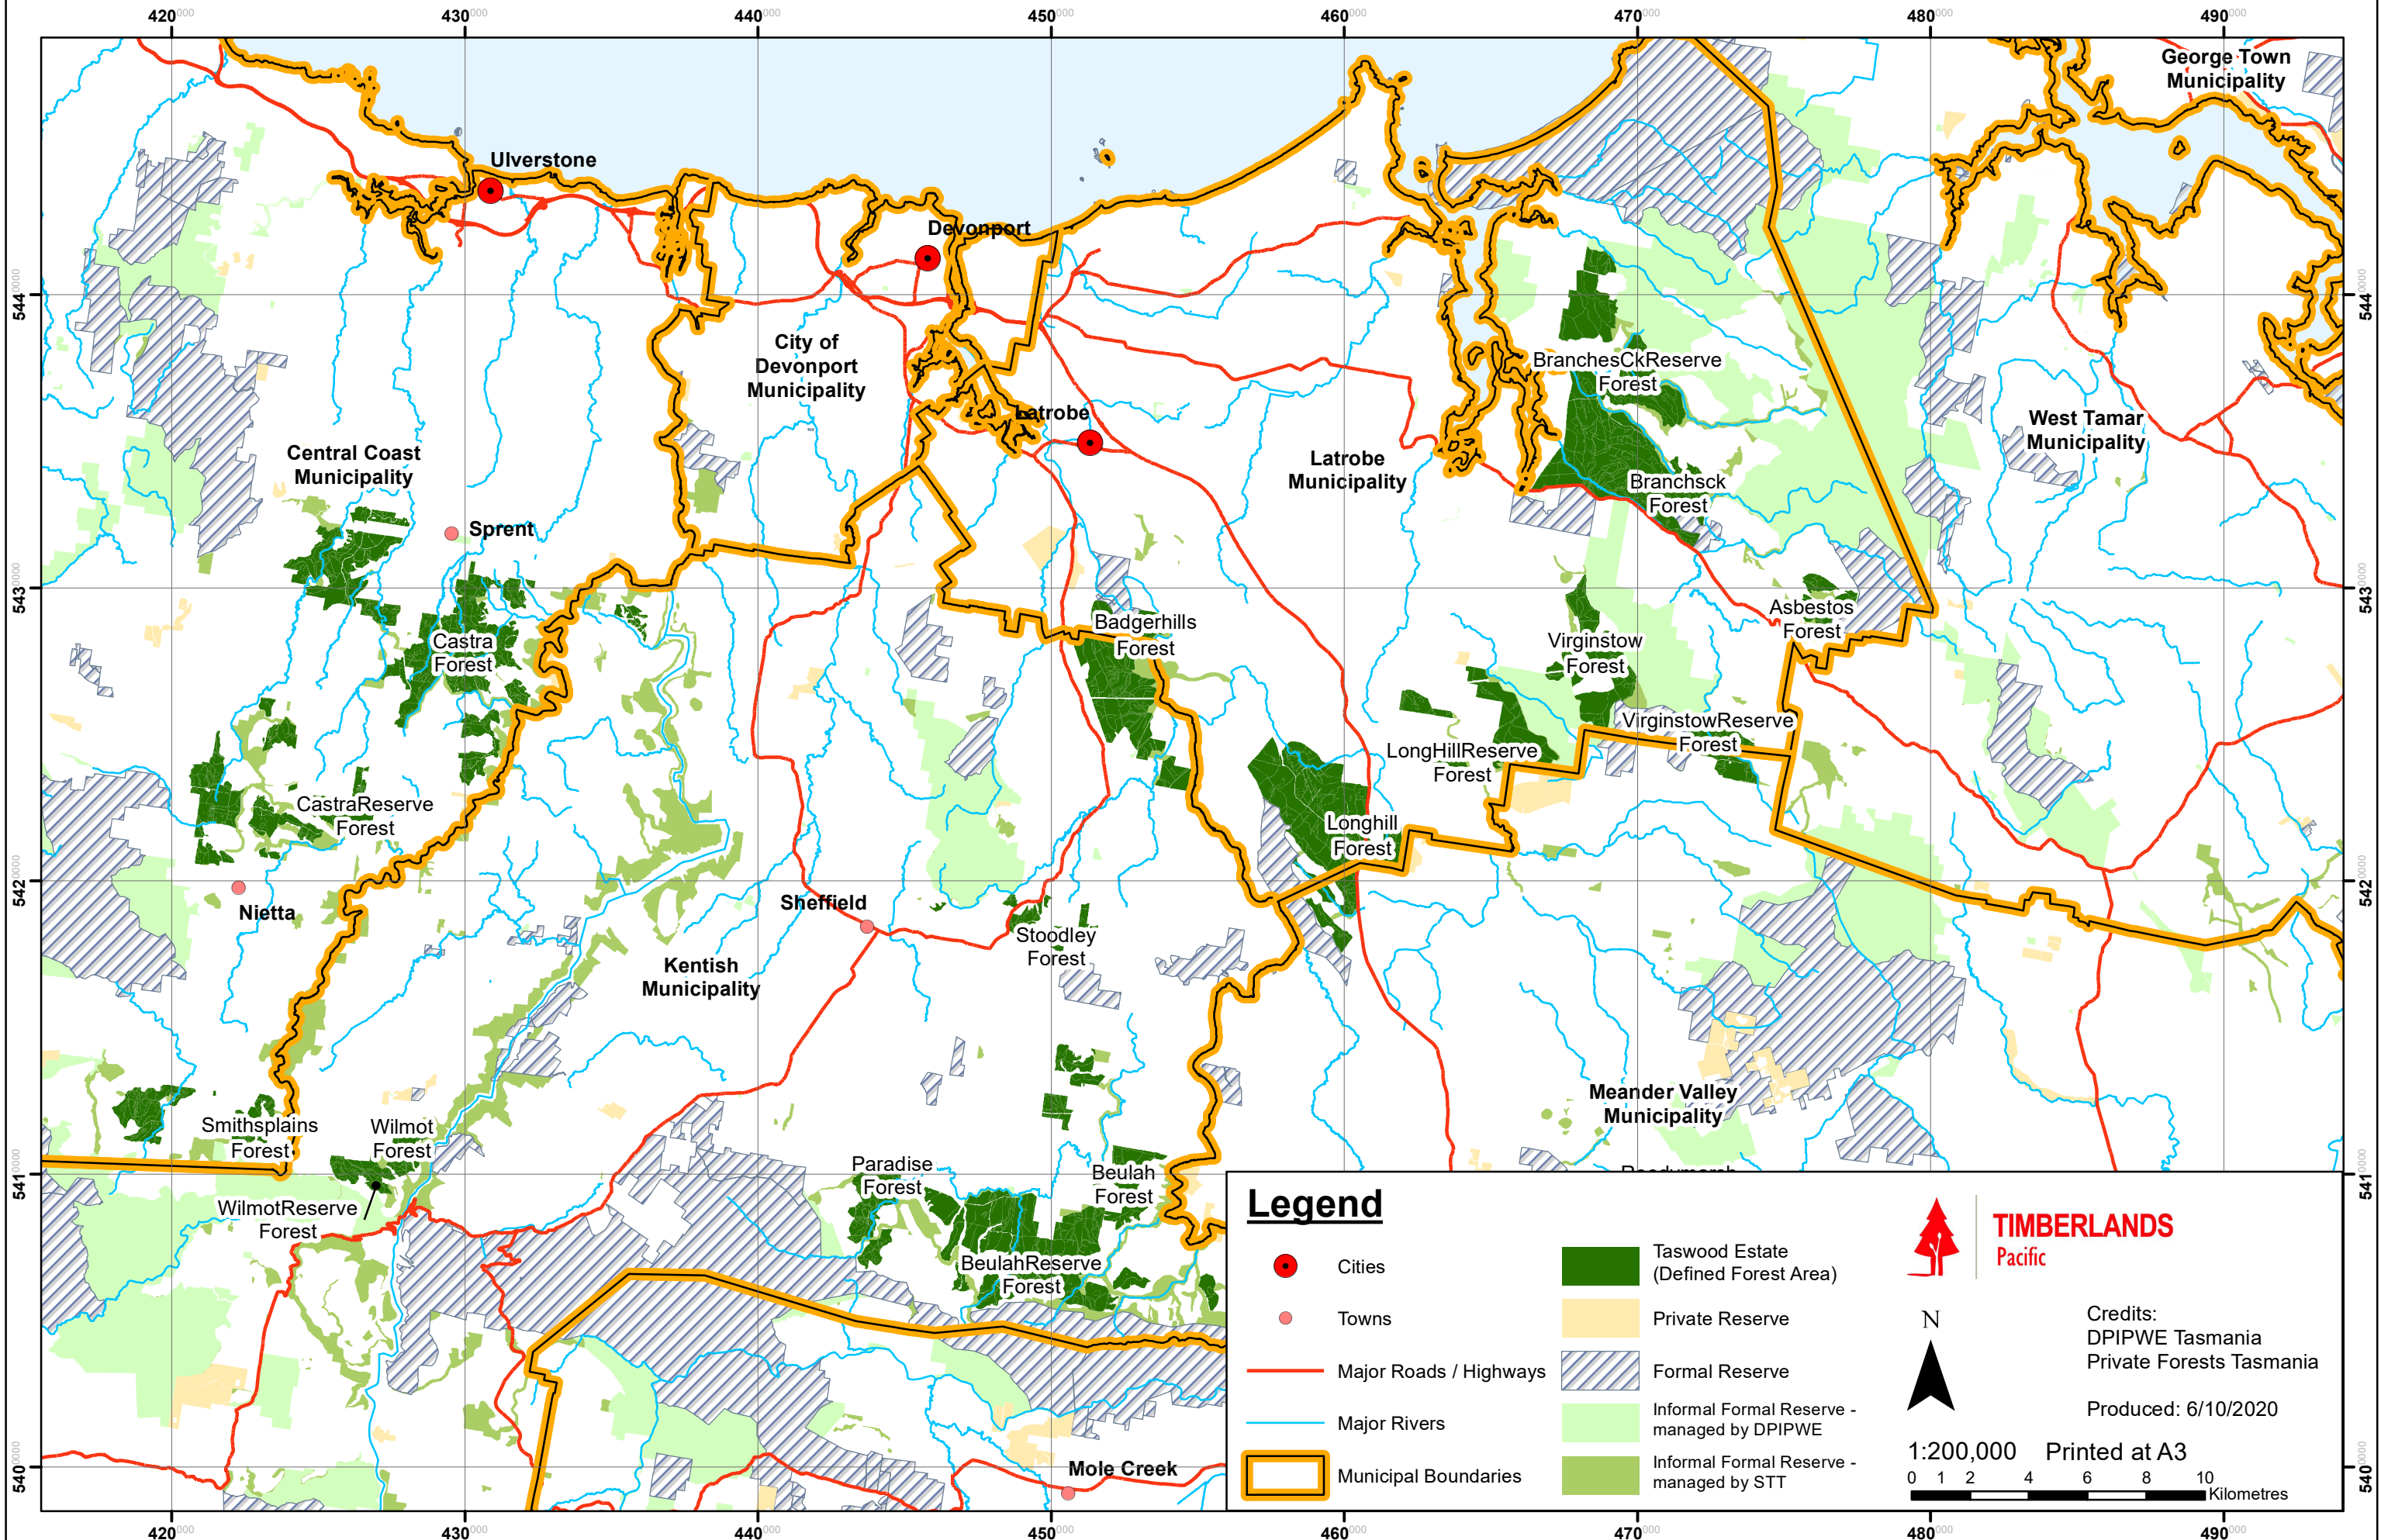

TASWOOD ESTATE - CENTRAL NORTH

Legend

- Cities
- Towns
- Major Roads / Highways
- Major Rivers
- Municipal Boundaries
- Taswood Estate (Defined Forest Area)
- Private Reserve
- Formal Reserve
- Informal Formal Reserve - managed by DPIWPE
- Informal Formal Reserve - managed by STT

TIMBERLANDS
Pacific

Credits:
DPIPWE Tasmania
Private Forests Tasmania

Produced: 6/10/2020

1:200,000 Printed at A3
0 1 2 4 6 8 10 Kilometres